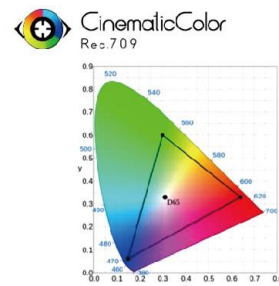

FEELWORLD®

7" Full HD 4K HDMI On-Camera Monitor

Filmmaking video assist, accurately expose and focus every shot.

Model No.: **T7**

True Color Professional Calibration Color

Specification

Description	7" IPS 1920x1200 Full HD 4K HDMI
Model	T7
Screen size	7" IPS
Display Colors	16.7M (8 bit)
Resolution	1920x1200 pixels
Dot pitch	0.07875 (H) x 0.07875 (W) (mm)
Aspect Ratio	16:10
Brightness	450cd/m2
Contrast	1200:1
Backlight	LED
Viewing Angle	80°/80°(L/R) 80°/80°(U/D)
Input	HDMI
Output	HDMI
Audio	Stereo Headphone, Speaker(built-in)
HDMI Input/Output Support Format	480i/576i/480p/576p 1080i (60/59.94/50) 720p (60/59.94/50/30/29.97/25/24) 1080p(60/59.94/50/30/29.97/25/24) 4K UHD 3840x2160p (30/29.97/25)
Power Consumption	≤8W
Input Voltage	DC7 ~24V
Power Connector	DC
Battery Plate	F970 (Standard); D28S/D54, LP-E6,
Operating Temperature	-20°C ~ 55°C
Storage Temperature	-30°C ~ 65°C
Install Way	1/4"-20 Thread Socket (top, bottom)
Unit Size	180Lx120Hx18Dmm
Unit Weight	320g/350g (With F970 Battery Plate)
Standard Accessory	Sunshade, F970 Battery Plate, Hot Shoe

Full HD 1920X1200
Precise Color to fuel your creative flow

1920X1200 FHD Resolution	1200:1 Contrast Ratio
450cd/m ² Brightness	IPS 160° Wide Viewing Angle

More Auxiliary Functions

More professional functions assist users to accurately monitor when shooting, making and playing movies/ videos.